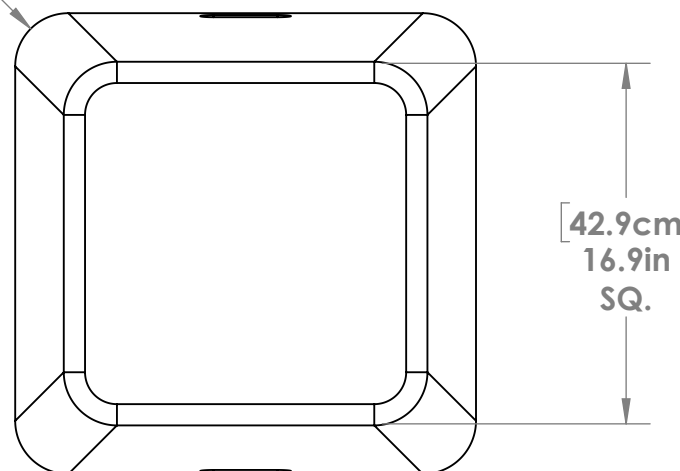

TOP VIEW

[54.9cm]
21.6in
SQ.

6355I LINER
LINE DRAWINGS
AT LEFT

TOP VIEW

SIDE VIEW

SIDE VIEW

[6.4cm]
R2.5in
TYP.

BOTTOM VIEW

[42.9cm]
16.9in
SQ.

6344I LINER
LINE DRAWINGS
AT RIGHT

BOTTOM VIEW

**CUT AWAY SHOWS RIGID POLY LINER
INSIDE INTEGRITY EAGLE CITY CAN**

GRAY COLOR, OPTIONAL BASE, DOORS AND
PUSH-BUTTON LOCK FOR ILLUSTRATION ONLY

PRODUCT:	LINERS
MODEL:	6355I LINER & 6344I LINER
MATERIAL:	LLDPE
SIZE:	SEE DRAWING
DATE:	5/1/2026
CONTACT:	IntegrityCommercialProducts.com