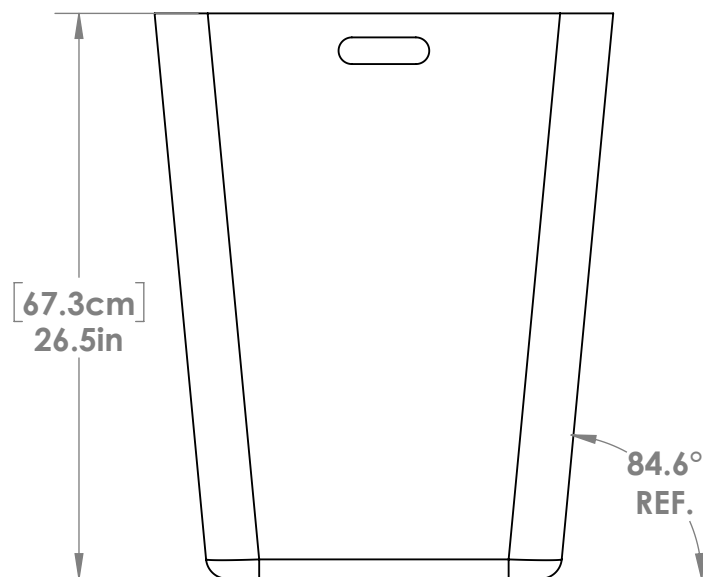

TOP VIEW

[54.9cm]
21.6in
SQ.

6355I LINER
LINE DRAWINGS
AT LEFT

TOP VIEW

SIDE VIEW

SIDE VIEW

[6.4cm]
R2.5in
TYP.

BOTTOM VIEW

[42.9cm]
16.9in
SQ.

6344I LINER
LINE DRAWINGS
AT RIGHT

BOTTOM VIEW

**CUT AWAY SHOWS RIGID POLY LINER
INSIDE INTEGRITY EAGLE CITY CAN**

GRAY COLOR, OPTIONAL BASE, DOORS AND
PUSH-BUTTON LOCK FOR ILLUSTRATION ONLY

PRODUCT:	LINERS
MODEL:	6355I LINER & 6344I LINER
MATERIAL:	LLDPE
SIZE:	SEE DRAWING
DATE:	5/1/2026
CONTACT:	IntegrityCommercialProducts.com