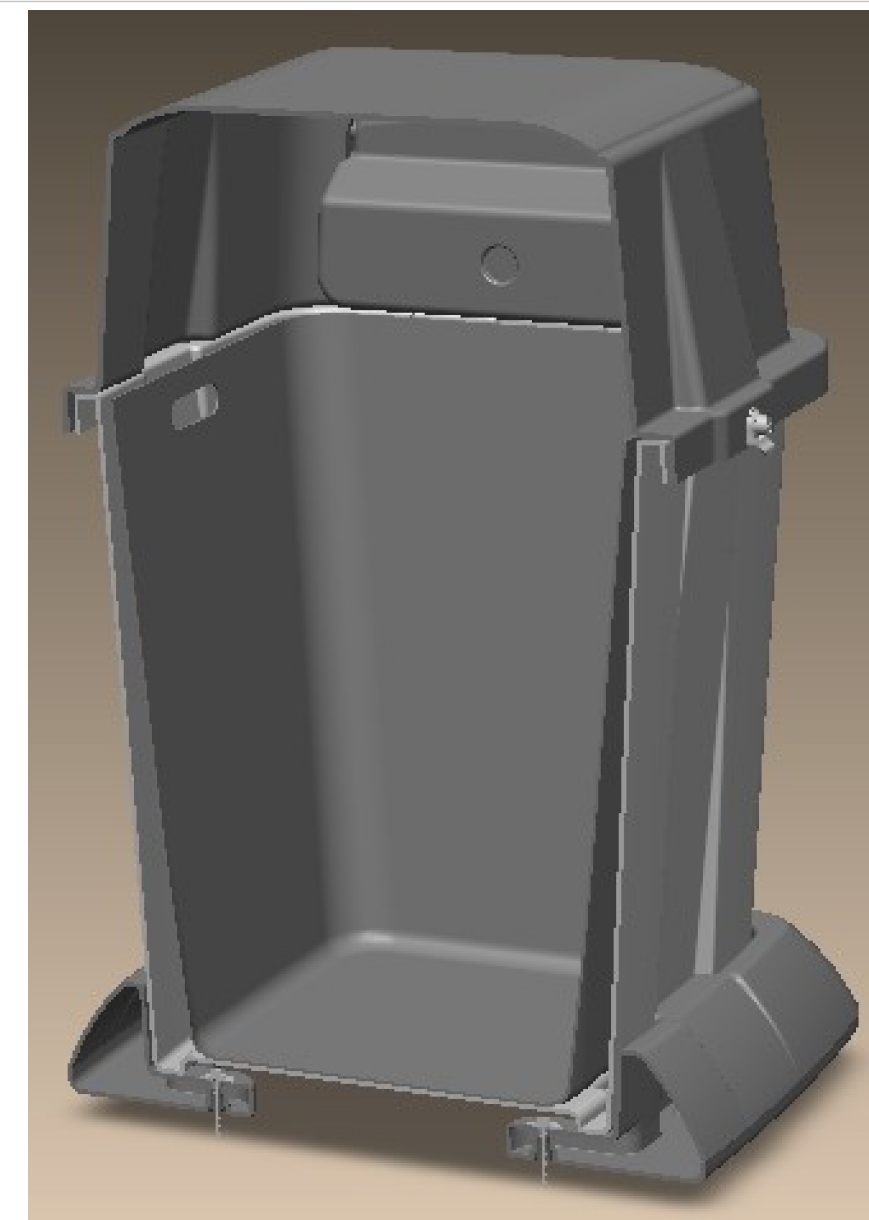

TOP VIEW

[54.9cm]
21.6in
SQ.

6355I LINER
LINE DRAWINGS
AT LEFT

TOP VIEW

SIDE VIEW

SIDE VIEW

[6.4cm]
R2.5in
TYP.

BOTTOM VIEW

[42.9cm]
16.9in
SQ.

6344I LINER
LINE DRAWINGS
AT RIGHT

BOTTOM VIEW

**CUT AWAY SHOWS RIGID POLY LINER
INSIDE INTEGRITY EAGLE CITY CAN**

GRAY COLOR, OPTIONAL BASE, DOORS AND
PUSH-BUTTON LOCK FOR ILLUSTRATION ONLY

PRODUCT:	LINERS
MODEL:	6355I LINER & 6344I LINER
MATERIAL:	LLDPE
SIZE:	SEE DRAWING
DATE:	5/1/2026
CONTACT:	IntegrityCommercialProducts.com