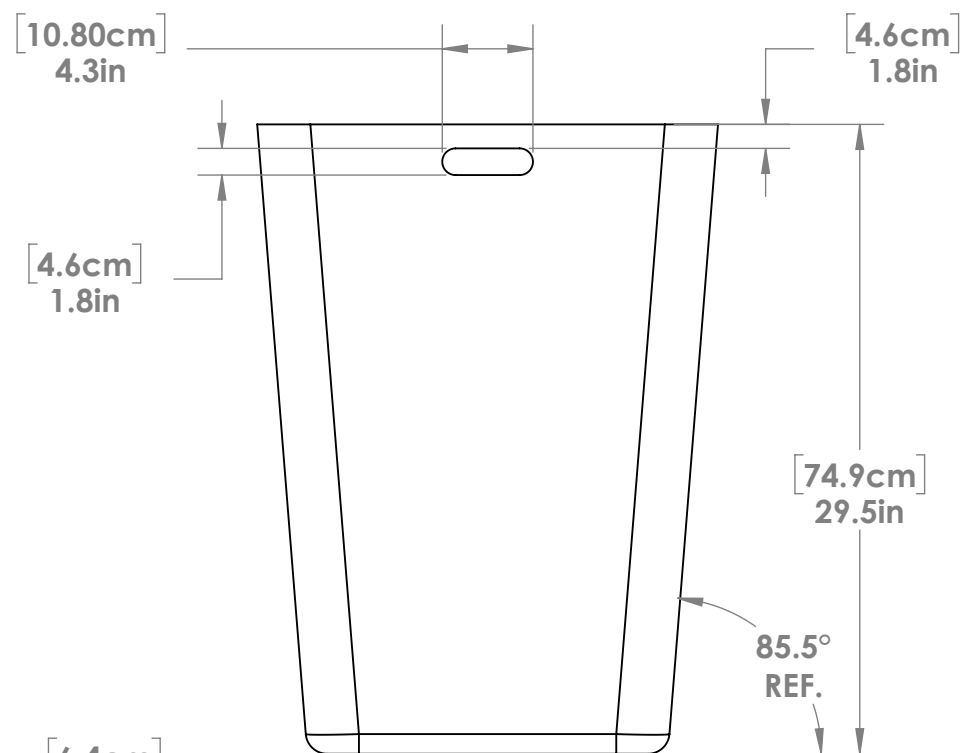

TOP VIEW

[54.9cm]
21.6in
SQ.

6355I LINER
LINE DRAWINGS
AT LEFT

TOP VIEW

SIDE VIEW

SIDE VIEW

[6.4cm]
R2.5in
TYP.

BOTTOM VIEW

[42.9cm]
16.9in
SQ.

6344I LINER
LINE DRAWINGS
AT RIGHT

BOTTOM VIEW

**CUT AWAY SHOWS RIGID POLY LINER
INSIDE INTEGRITY EAGLE CITY CAN**

GRAY COLOR, OPTIONAL BASE, DOORS AND
PUSH-BUTTON LOCK FOR ILLUSTRATION ONLY

PRODUCT:	LINERS
MODEL:	6355I LINER & 6344I LINER
MATERIAL:	LLDPE
SIZE:	SEE DRAWING
DATE:	5/1/2026
CONTACT:	IntegrityCommercialProducts.com